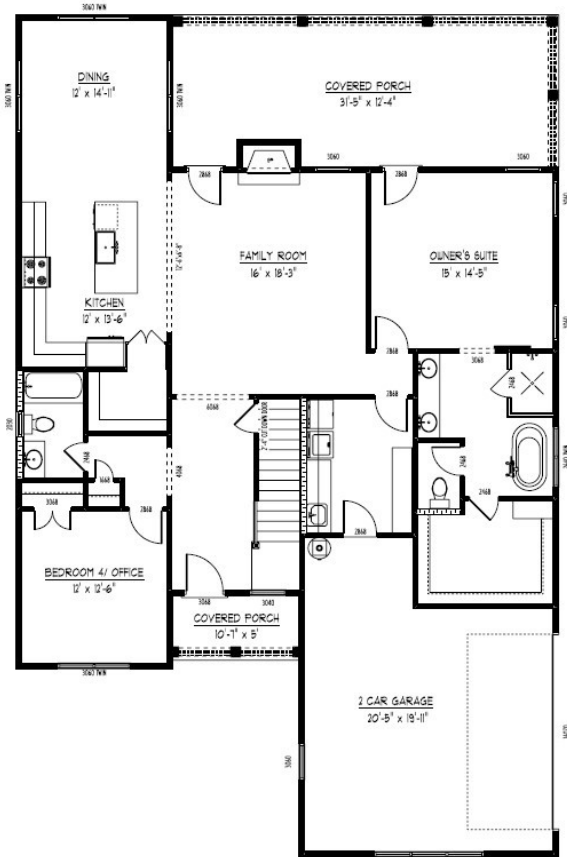

## Tampa

Main Level

Upper Level

Main Level: 1,773 sq. ft. Upper Level: 1,220 sq. ft.  
Total Living: 2,993 sq. ft.

Contact the sales agent for details.

first community mortgage

FCM NMLS ID 629700

**Matthew Wilson — Loan Originator**