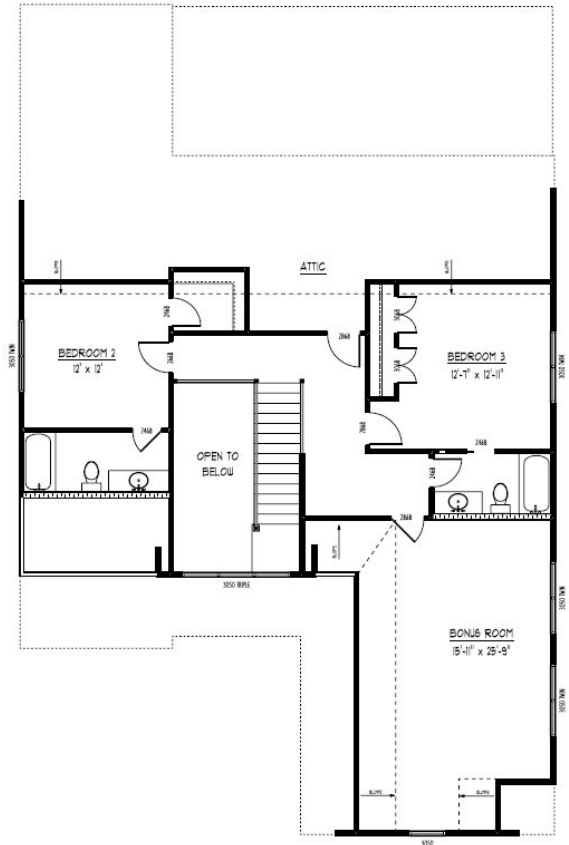

## Tampa

Main Level

Upper Level

Main Level: 1,773 sq. ft. Upper Level: 1,220 sq. ft.  
Total Living: 2,993 sq. ft.

Contact the sales agent for details.

first community mortgage

FCM NMLS ID 629700

**Matthew Wilson — Loan Originator**